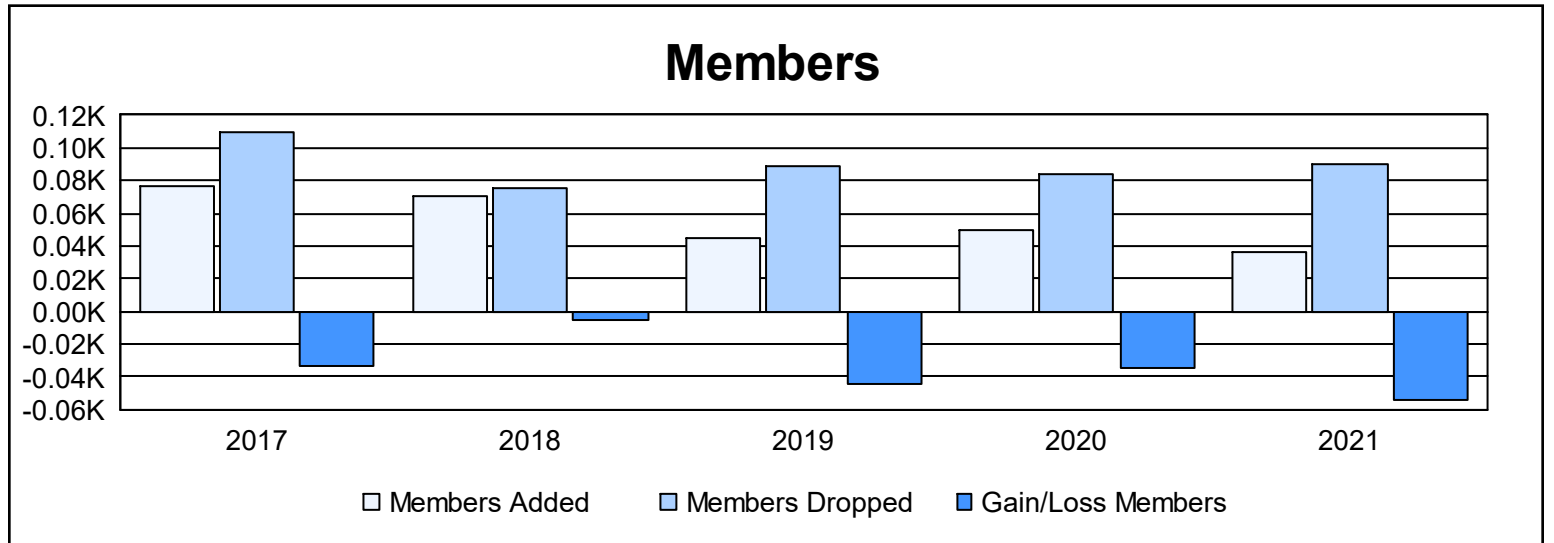

Year	New Clubs	Dropped Clubs	Gain/ Loss Clubs	New Members	Charter Members	Reinstate Members	Transfer Members	Total Member Added	Total Members Dropped	Gain/ Loss Members
2016-2017	0	1	-1	66	3	3	4	76	109	-33
2017-2018	0	0	0	63	0	6	1	70	75	-5
2018-2019	0	0	0	35	3	4	3	45	89	-44
2019-2020	0	0	0	41	0	7	2	50	84	-34
2020-2021	0	2	-2	32	1	1	2	36	90	-54
<b>Average</b>	<b>0</b>	<b>1</b>	<b>-1</b>	<b>47</b>	<b>1</b>	<b>4</b>	<b>2</b>	<b>55</b>	<b>89</b>	<b>-34</b>

### Membership Composition June 2021 Cumulative