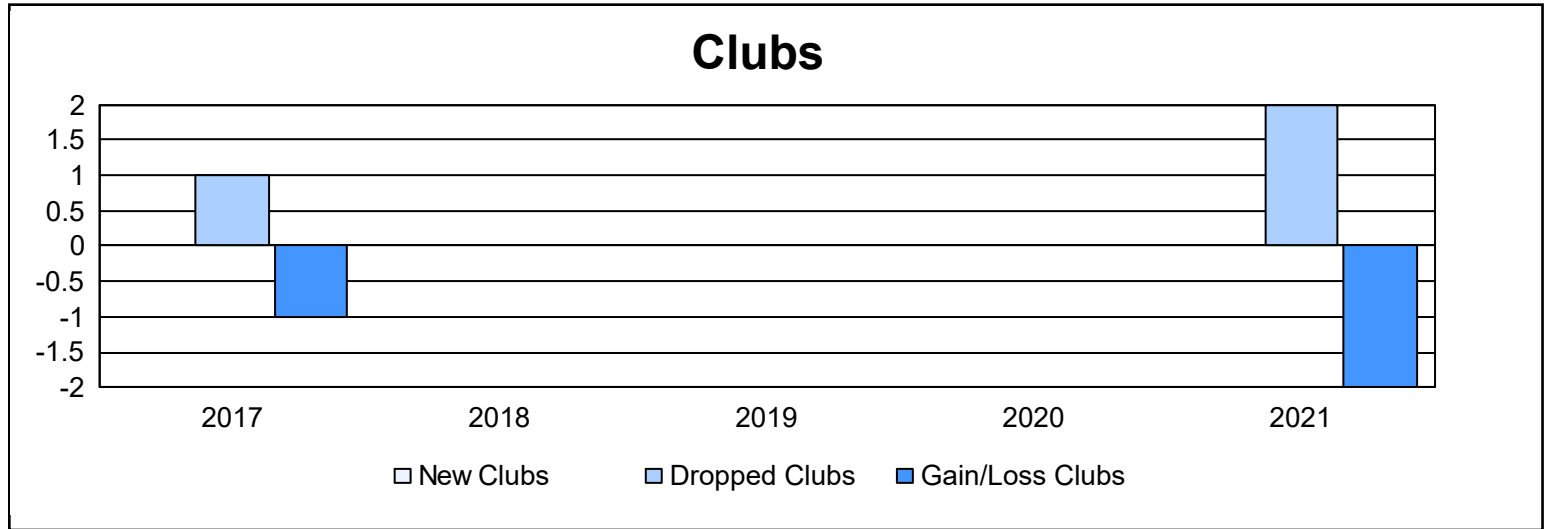

Year	New Clubs	Dropped Clubs	Gain/ Loss Clubs	New Members	Charter Members	Reinstate Members	Transfer Members	Total Member Added	Total Members Dropped	Gain/ Loss Members
2016-2017	0	1	-1	66	3	3	4	76	109	-33
2017-2018	0	0	0	63	0	6	1	70	75	-5
2018-2019	0	0	0	35	3	4	3	45	89	-44
2019-2020	0	0	0	41	0	7	2	50	84	-34
2020-2021	0	2	-2	32	1	1	2	36	90	-54
<b>Average</b>	<b>0</b>	<b>1</b>	<b>-1</b>	<b>47</b>	<b>1</b>	<b>4</b>	<b>2</b>	<b>55</b>	<b>89</b>	<b>-34</b>

### Membership Composition June 2021 Cumulative